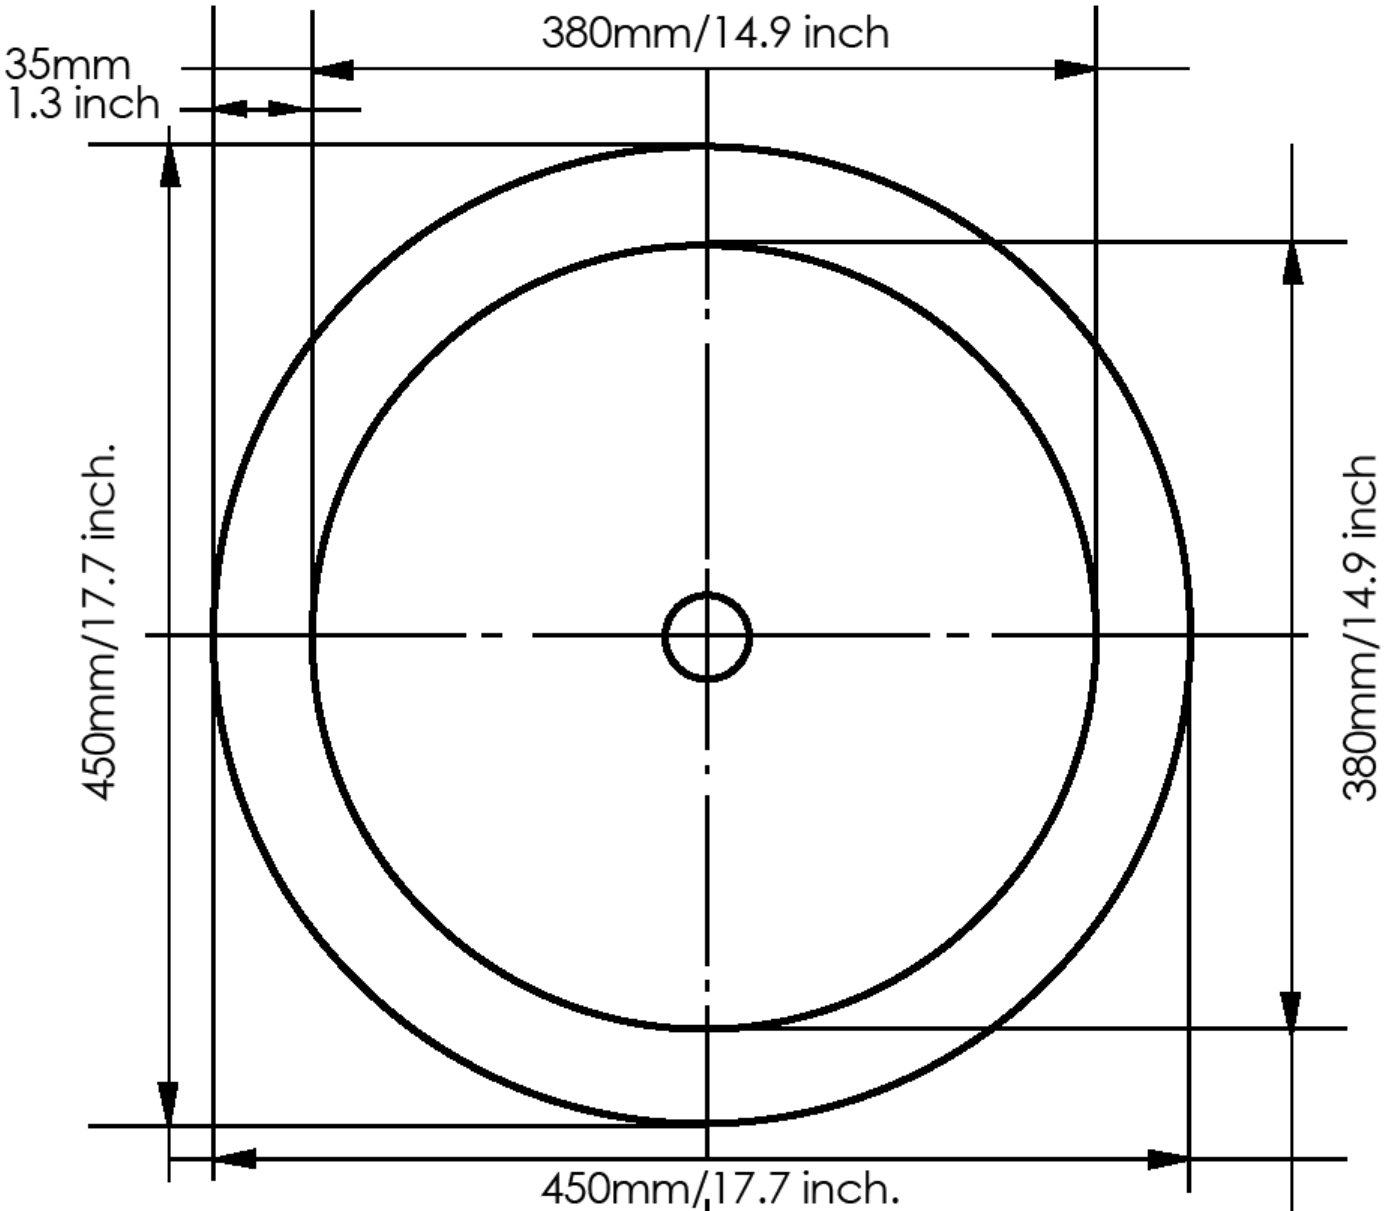

PALAZZO
BATHS

Elite Miller Basin

For more info visit <http://www.palazzotubs.com>

SIDE ELEVATION

HALF SECTION